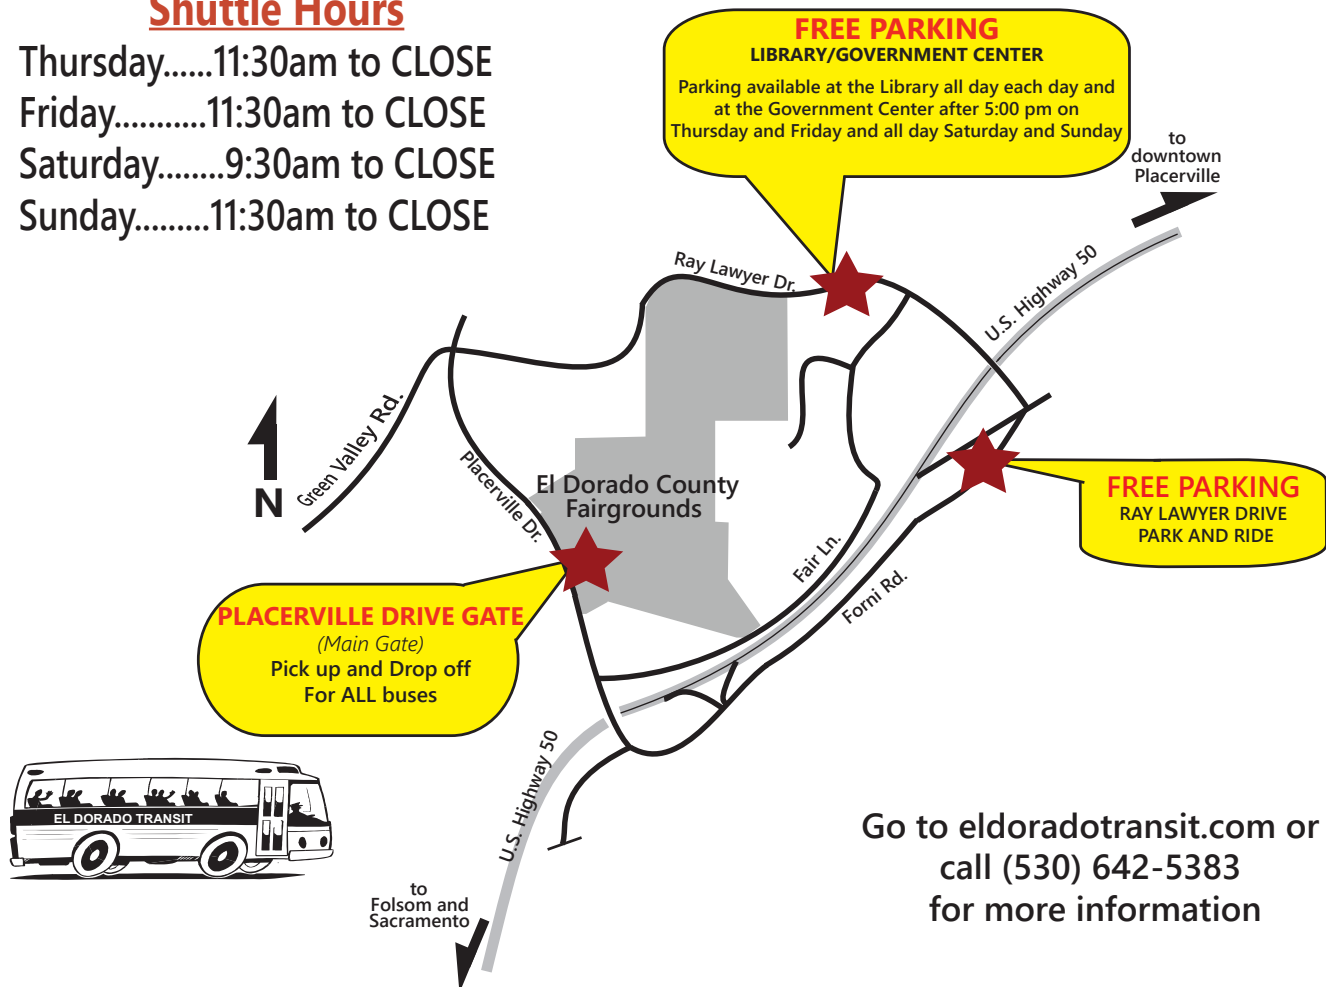

FREE EL DORADO COUNTY FAIR SHUTTLE & PARKING JUNE 18-21, 2026

Shuttle Hours

Thursday.....11:30am to CLOSE
Friday.....11:30am to CLOSE
Saturday.....9:30am to CLOSE
Sunday.....11:30am to CLOSE

Go to eldoradotransit.com or
call (530) 642-5383
for more information

No animals except service animals allowed on shuttle

EL DORADO TRANSIT

*Funding provided by the El Dorado County Air Quality Management District with AB2766 funds,
the El Dorado County Fair Association and El Dorado Transit*