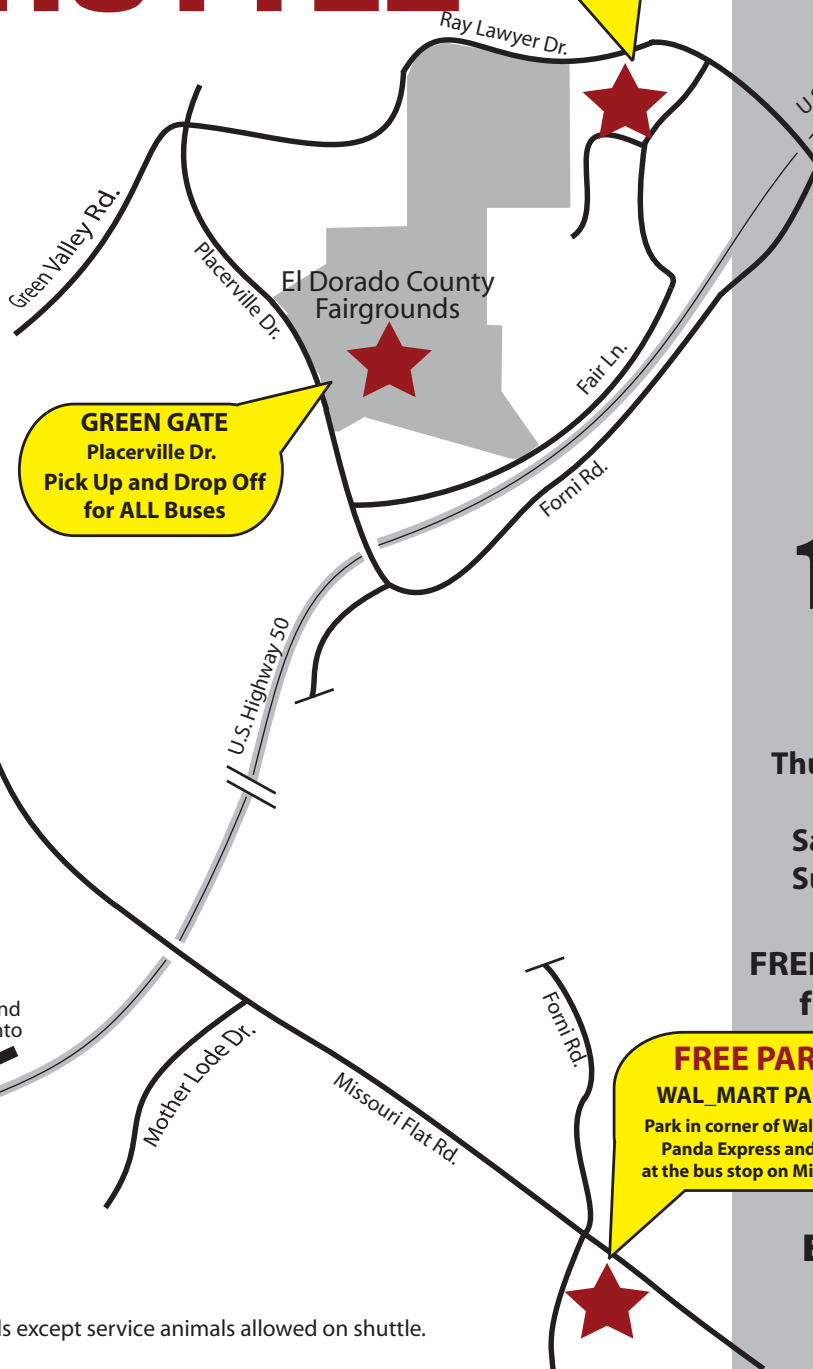

FREE COUNTY FAIR SHUTTLE

FREE PARKING
LIBRARY/GOVERNMENT CENTER
Fair Lane and Fairlane Ct.

to
downtown
Placerville

GREEN GATE
Placerville Dr.
Pick Up and Drop Off
for ALL Buses

*EL DORADO COUNTY
FAIR SHUTTLE*

JUNE 13th-16th 2019

Thursday - 11:30am to 12:30am
Friday - 11:30am to 12:30am
Saturday - 9:30am to 12:30am
Sunday - 11:30am to 10:30pm

**FREE Parking and Shuttle Bus
from two area locations to
the Fairgrounds**

FREE PARKING
WAL_MART PARK & RIDE
Park in corner of WalMart lot near
Panda Express and board bus
at the bus stop on Missouri Flat Rd.

**CALL
EL DORADO TRANSIT
(530) 642-5383
FOR DETAILS**

No animals except service animals allowed on shuttle.