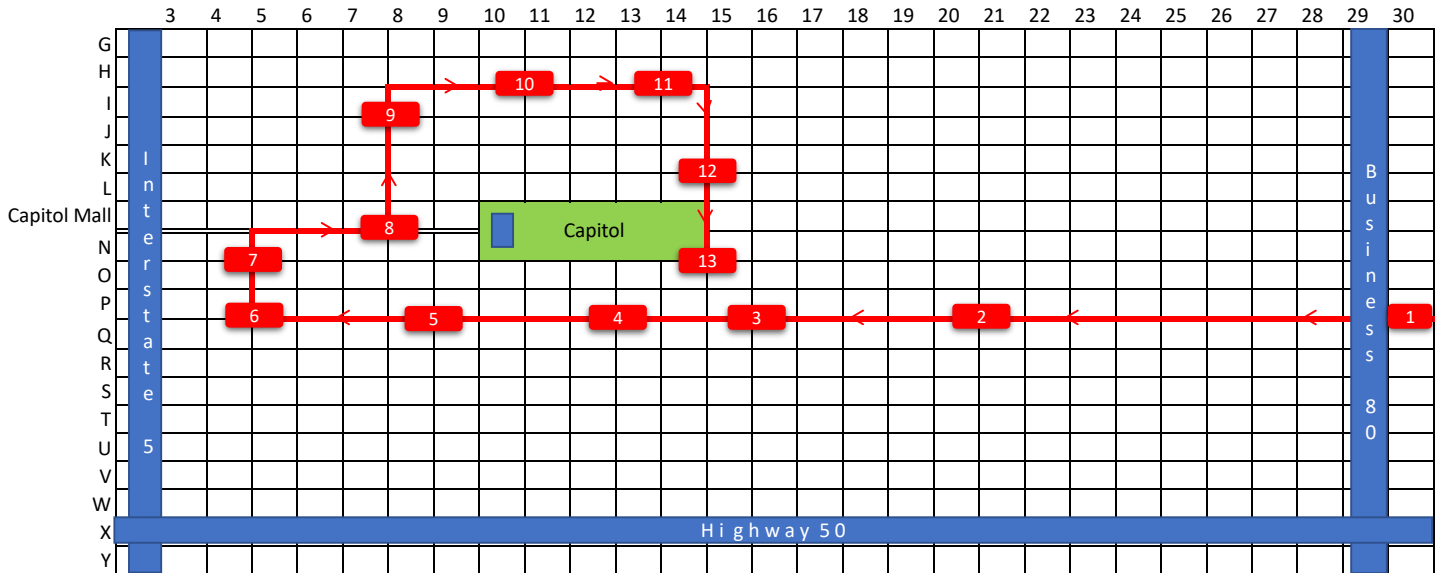

## AM Commuter Downtown Sacramento Route

## PM Commuter Downtown Sacramento Route

## S Street at 65th Street Bus Stops