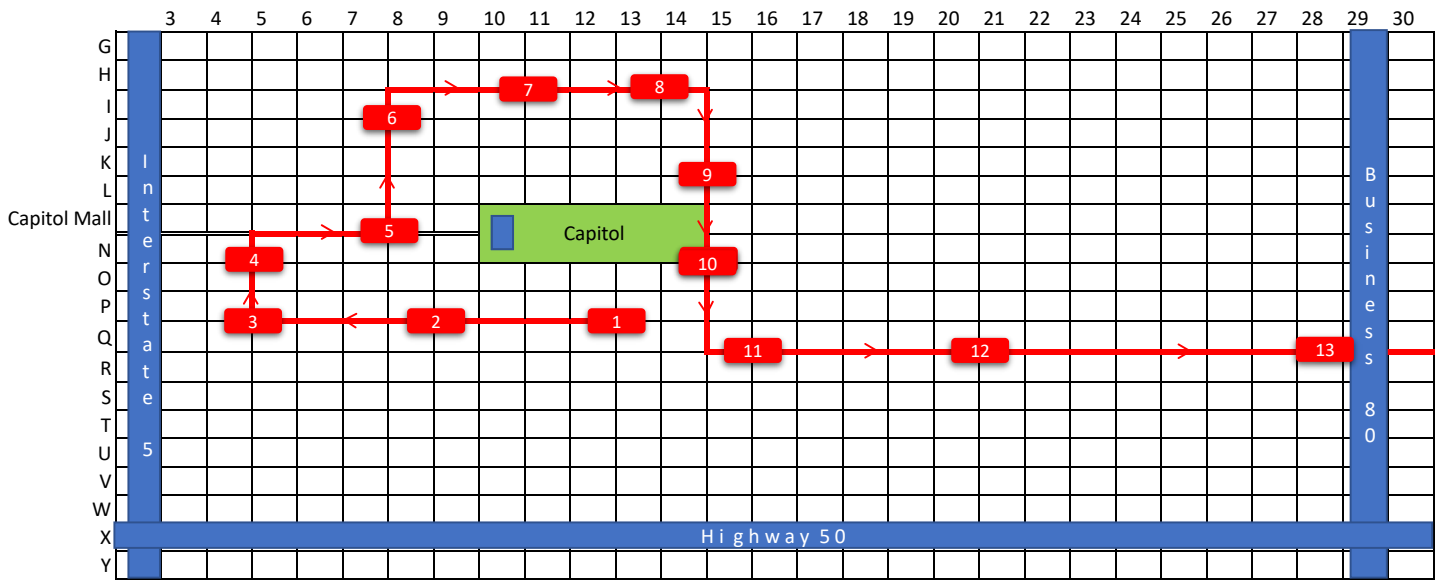

## AM Commuter Downtown Sacramento Route

## PM Commuter Downtown Sacramento Route

## S Street at 65th Street Bus Stops