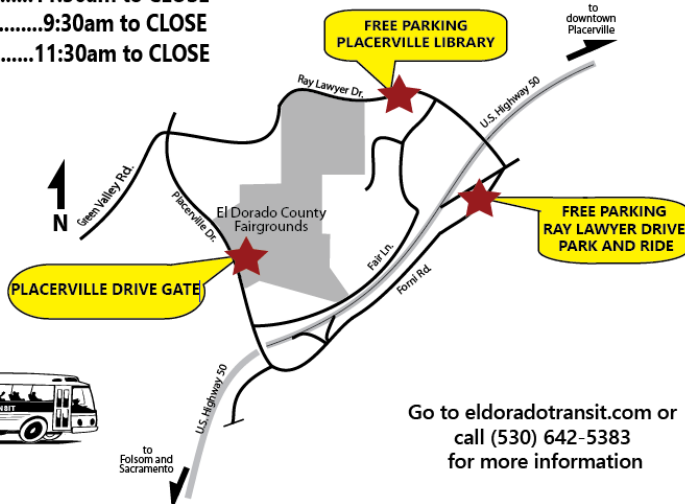

Newsletter

April - June
Volume 6 – Number 2

El Dorado County Fair Free Parking Shuttle

El Dorado Transit is Hiring!

El Dorado Transit is currently hiring. Competitive wages and benefits include; hiring bonus of up to $2,000, paid training, CalPERS retirement, full health, dental and vision benefits, paid vacations and holidays.

Applications, job descriptions, and information can be found at the El Dorado Transit website in the Careers section or in the El Dorado Transit office located at 6565 Commerce Way in Diamond Springs.

El Dorado Transit will provide free shuttle service for the 2022 El Dorado County Fair from Thursday, June 16, 2022 through Sunday, June 19, 2022. Shuttle buses will operate from 11:30am to 12:30am on Thursday and Friday; 9:30am to 12:30am on Saturday and from 11:30am to 10:30pm on Sunday. Shuttles will be available from the following parking locations:

- El Dorado County Library (on Ray Lawyer Drive)
- Ray Lawyer Drive Park and Ride

The Fair shuttle is funded by a grant from the El Dorado County Air Quality Management District with support from the El Dorado County Fair Association.

Shuttle Hours

- Thursday.....11:30am to CLOSE
- Friday.....11:30am to CLOSE
- Saturday.....9:30am to CLOSE
- Sunday.....11:30am to CLOSE

No animals except service animals allowed on shuttle

WE'RE HIRING!

Full Time/Part Time Positions Available

- HIRING BONUS
- CalPERS RETIREMENT
- PAID TRAINING, HOLIDAYS & VACATION

CONTACT US AT:
(530) 642-5383
info@eldoradotransit.com
OR
VISIT OUR CAREERS PAGE
eldoradotransit.com/careers

EL DORADO TRANSIT