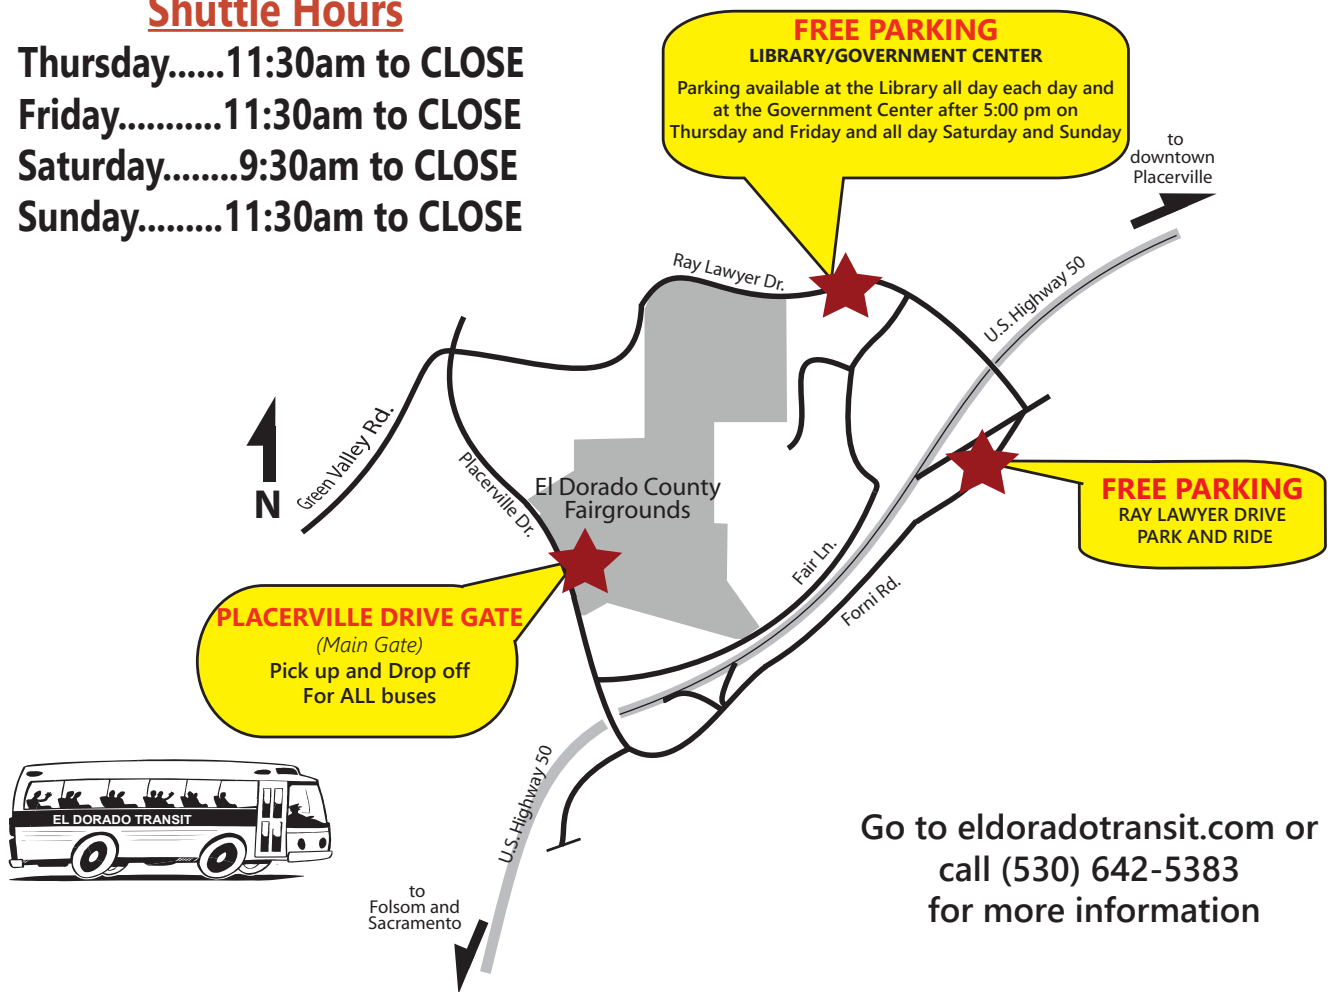

# FREE EL DORADO COUNTY FAIR SHUTTLE & PARKING JUNE 16-19, 2022

## Shuttle Hours

Thursday.....11:30am to CLOSE  
Friday.....11:30am to CLOSE  
Saturday.....9:30am to CLOSE  
Sunday.....11:30am to CLOSE

Go to [eldoradotransit.com](http://eldoradotransit.com) or  
call (530) 642-5383  
for more information

No animals except service animals allowed on shuttle

## EL DORADO TRANSIT

Funding provided by the El Dorado County Air Quality Management District with AB2766 funds,  
the El Dorado County Fair Association and El Dorado Transit